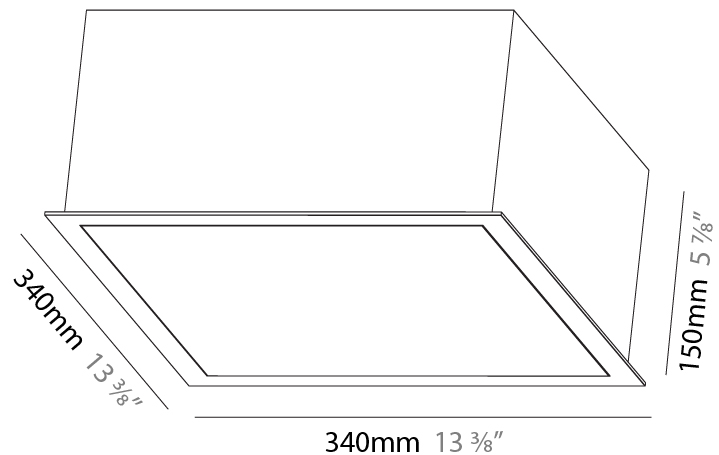

GENERAL

Series: Pi2
Subseries: Pi2 Standard
Brand: Prolicht
Division: Architectural
Mounting Type: Recessed
Mounting Location: Ceiling
Subcategory: Ambient

PHYSICAL

Shape: Square
Length (mm): 340
Length (in): 13 3/8
Width (mm): 340
Width (in): 13 3/8
Height (mm): 150
Height (in): 5 7/8
Ceiling Thickness (mm): 10 / 12.5 / 15 / 25 / 30
Ceiling Thickness (in): 3/8 or 1/2 or 9/16 or 1 or 1 3/16
Min. Recessing Depth (mm): 160
Min. Recessing Depth (in): 6 5/16
Light Distribution: Direct
Diffuser: PMMA - Opal or Micro-Prism
Fixture Finish: SSR / BKV / CWI / CRY / HAB / UFT / ITA / RUA / FTG / MYG / LOD / PUS / FRO / FUP / KIA / POP / BLS / SPG / MEY / GOH / GUM / CHC / COM / ABZ / JAG / OBR / MOS / ROR
Fixture Material: Aluminum

ELECTRICAL

Lamp Type: LED (Zhaga Standard)
Input Wattage (W): 12.4
Total Output Wattage (W): 10.8
Dimming: Tri-Mode (Non-Dimming and Phase Dimming (120Vac only) and 0-10V Dimming)
Driver Included: Yes
Driver Location: Integrated
Driver Type: Constant Current - Universal
Driver Class: Class 2
Input Voltage (V): 120 - 277
Constant Current (MA): 350

LED

Color Temperature (°K): 3000 / 3500 / 4000
Max. Delivered Lumen (lm): 880 / 950 / 970
CRI: >80 CRI
Efficiency (%): 0.65
Lamp Life (hrs): 50000

OPTICAL

RATINGS AND CERTIFICATIONS

Certified By: Certified for North American Standards
IP rating: IP20