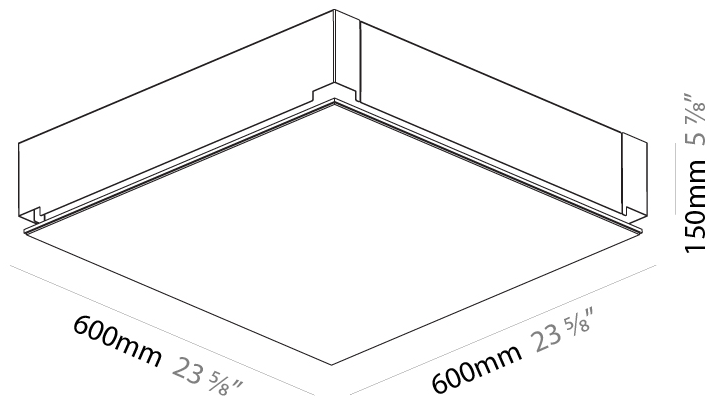

PHYSICAL

Shape: Square
Length (mm): 600
Length (in): 23 5/8
Width (mm): 600
Width (in): 23 5/8
Height (mm): 150
Height (in): 5 7/8
Ceiling Thickness (mm): 10 / 12.5 / 15 / 25 / 30
Ceiling Thickness (in): 3/8 or 1/2 or 9/16 or 1 or 1 3/16
Min. Recessing Depth (mm): 180
Min. Recessing Depth (in): 7 1/16
Light Distribution: Direct
Diffuser: PMMA - Opal
Fixture Finish: SSR / BKV / CWI / CRY / HAB / UFT / ITA / RUA / FTG / MYG / LOD / PUS / FRO / FUP / KIA / POP / BLS / SPG / MEY / GOH / GUM / CHC / COM / ABZ / JAG / OBR / MOS / ROR
Fixture Material: Aluminum
Cut-out Measurements: 635mm / 25" x 635mm / 25"
Upon Request: Unique Sizes Unique Ceiling Thickness Unique Mounting Depth Spot Inserts

ELECTRICAL

Lamp Type: LED (Zhaga Standard)
Input Wattage (W): 55
Total Output Wattage (W): 46
Dimming: Tri-Mode (Non-Dimming and Phase Dimming (120Vac only) and 0-10V Dimming)
Driver Included: Yes
Driver Location: Integrated
Driver Type: Constant Current - Universal
Driver Class: Class 2
Input Voltage (V): 120 - 277
Constant Current (MA): 350

LED

Color Temperature (°K): 3000 / 3500 / 4000
Max. Delivered Lumen (lm): 4350 / 4410 / 4500
CRI: >80 CRI
Efficiency (%): 65% (5mm Perspex)|65.10%
Lamp Life (hrs): 50000
Upon Request: RGB-W Tunable White Special Color Temperature CRI90

OPTICAL

RATINGS AND CERTIFICATIONS

Certified By: Certified for North American Standards
IP rating: IP20