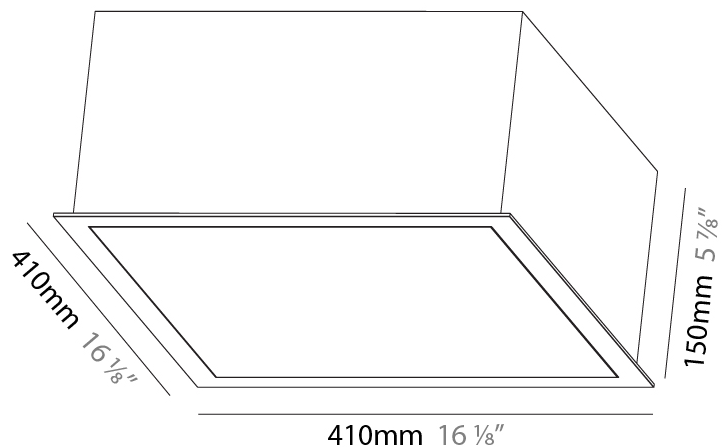

GENERAL

Series: Pi2
Subseries: Pi2 Standard
Brand: Prolicht
Division: Architectural
Mounting Type: Recessed
Mounting Location: Ceiling
Subcategory: Ambient

PHYSICAL

Shape: Square
Length (mm): 410
Length (in): 16 1/8"
Width (mm): 410
Width (in): 16 1/8"
Height (mm): 150
Height (in): 5 7/8"
Ceiling Thickness (mm): 10 / 12.5 / 15 / 25 / 30
Ceiling Thickness (in): 3/8 or 1/2 or 9/16 or 1 or 1 3/16
Min. Recessing Depth (mm): 160
Min. Recessing Depth (in): 6 5/16"
Light Distribution: Direct
Diffuser: PMMA - Opal or Micro-Prism
Fixture Finish: SSR / BKV / CWI / CRY / HAB / UFT / ITA / RUA / FTG / MYG / LOD / PUS / FRO / FUP / KIA / POP / BLS / SPG / MEY / GOH / GUM / CHC / COM / ABZ / JAG / OBR / MOS / ROR
Fixture Material: Aluminum

ELECTRICAL

Lamp Type: LED (Zhaga Standard)
Input Wattage (W): 12.4
Total Output Wattage (W): 10.8
Dimming: Tri-Mode (Non-Dimming and Phase Dimming (120Vac only) and 0-10V Dimming)
Driver Included: Yes
Driver Location: Integrated
Driver Type: Constant Current - Universal
Driver Class: Class 2
Input Voltage (V): 120 - 277
Constant Current (MA): 350

LED

Color Temperature (°K): 3000 / 3500 / 4000
Max. Delivered Lumen (lm): 1140 / 1156 / 1180
CRI: >80 CRI
Efficiency (%): 0.65
Lamp Life (hrs): 50000

OPTICAL

RATINGS AND CERTIFICATIONS

Certified By: Certified for North American Standards
IP rating: IP20